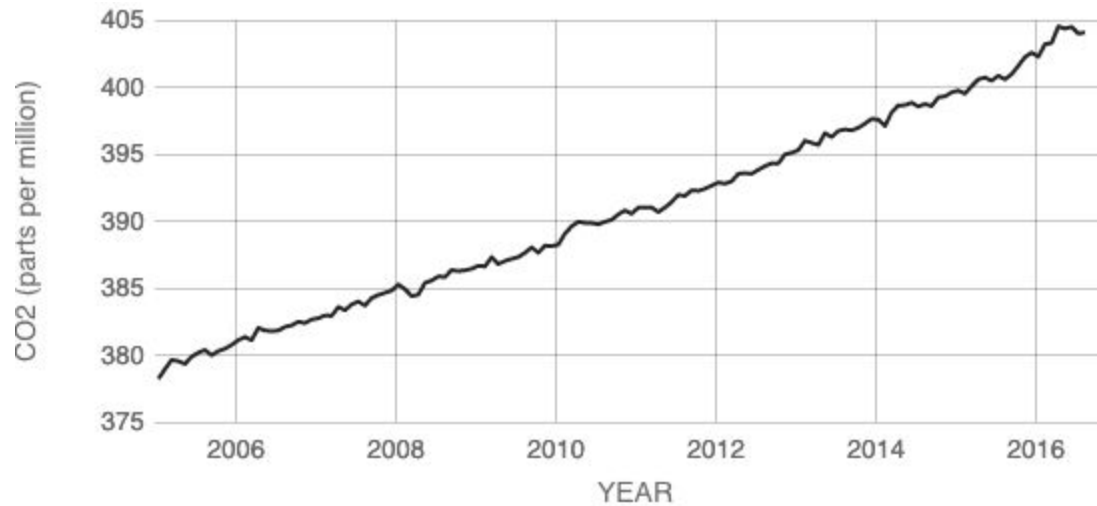

Brainstorming Sheet: Atmospheric CO₂ Levels: 2005-Present (direct measurement)

Access original graph at <http://climate.nasa.gov/vital-signs/carbon-dioxide/>.

Source: climate.nasa.gov

Create thumbnail sketches of ideas for final illustrated graph (blank box for creative positioning/use of graph, if applicable).

--	--	--

Graph Template

For use when creating full-scale illustrated graph. May be printed and traced or photocopied onto a transparency and cut out for use with watercolor paper, etc.